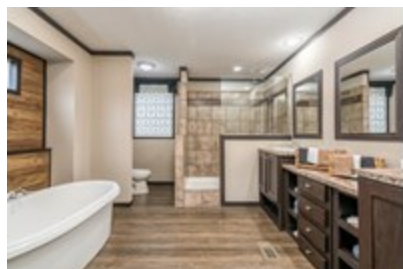

# The View

Model number: 44PGH28643AH

3 beds • 2 baths • 1792 sq.ft. • 28' width • 64' depth

Our home building facilities invest in continuous product and process improvements. Plans, dimensions, features, materials, specifications and availability are subject to change without notice or obligation. Renderings and floor plans are representative likenesses of our homes and may differ from the actual homes. We invite you to tour a Home Center near you and inspect the highest value in quality housing available or call (270) 443-6777 to speak with a Home Consultant. Copyright 2017, CMH. All rights reserved.