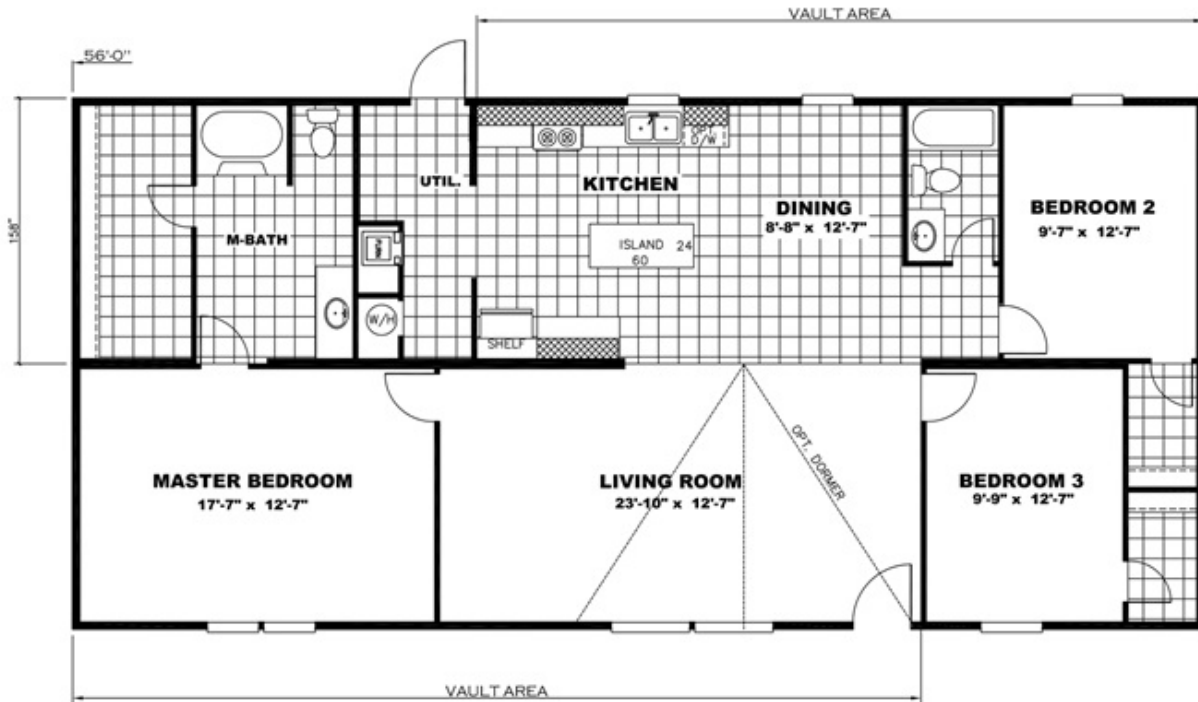

THRILL Model number: 42TRU28563RH

3 beds • 2 baths • 1568 sq.ft. • 28' width • 56' depth

Our home building facilities invest in continuous product and process improvements. Plans, dimensions, features, materials, specifications and availability are subject to change without notice or obligation. Renderings and floor plans are representative likenesses of our homes and may differ from the actual homes. We invite you to tour a Home Center near you and inspect the highest value in quality housing available or call (270) 443-6777 to speak with a Home Consultant. Copyright 2017, CMH. All rights reserved.