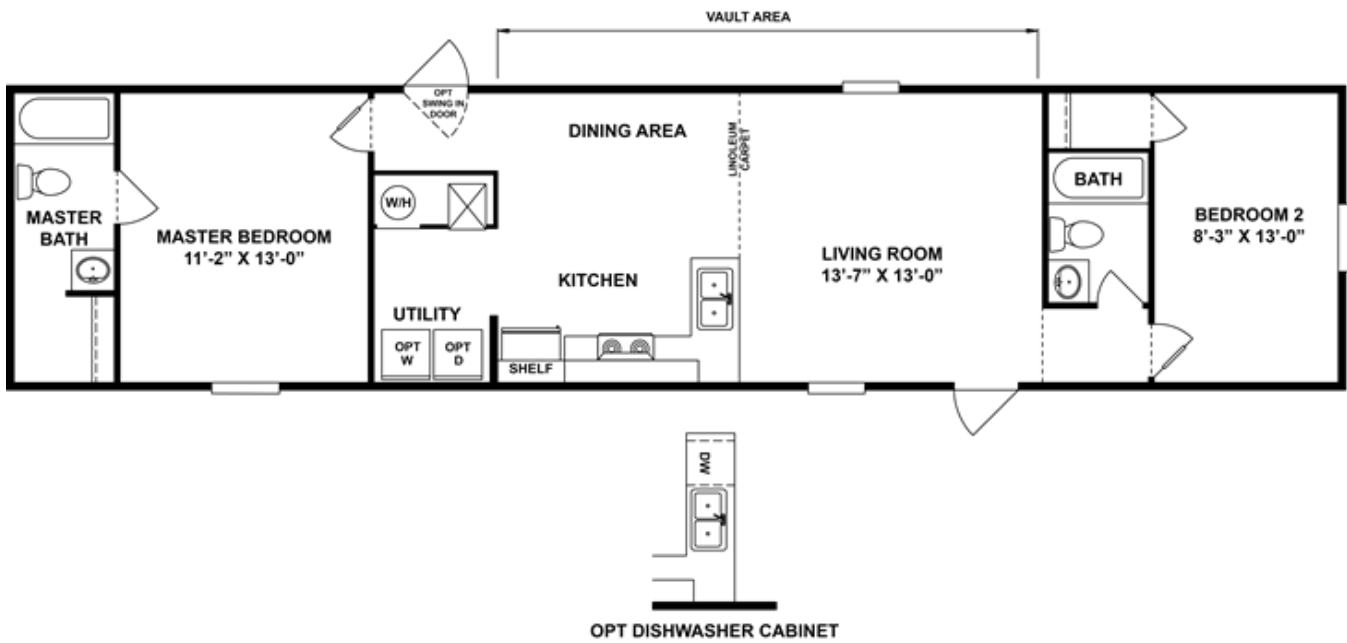

DELIGHT

DELIGHT Floor plan number: SA4074524AL

2 beds • 2 baths • 840 sq.ft. • 14' width • 60' depth

Our home building facilities invest in continuous product and process improvements. Plans, dimensions, features, materials, specifications and availability are subject to change without notice or obligation. Renderings and floor plans are representative likenesses of our homes and may differ from the actual homes. We invite you to tour a Home Center near you and inspect the highest value in quality housing available or call (270) 443-6777 to speak with a Home Consultant. Copyright 2017, CMH. All rights reserved.