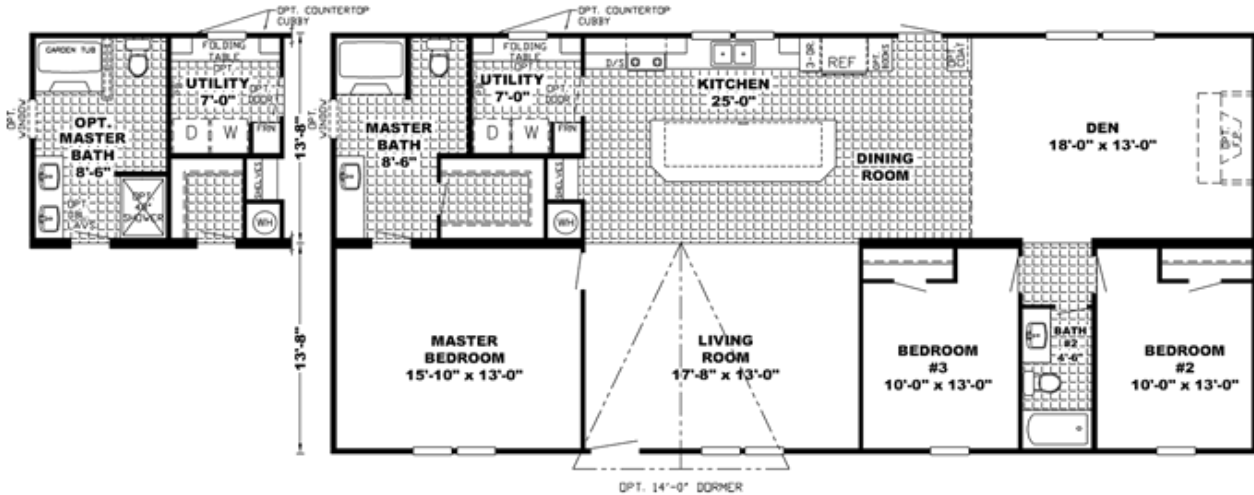

THE LIGITY

THE LIGITY Floor plan number: RUS072351ALAB

3 beds • 2 baths • 1680 sq.ft. • 28' width • 60' depth

MODEL PRF28603C-60-3/28X60

Our home building facilities invest in continuous product and process improvements. Plans, dimensions, features, materials, specifications and availability are subject to change without notice or obligation. Renderings and floor plans are representative likenesses of our homes and may differ from the actual homes. We invite you to tour a Home Center near you and inspect the highest value in quality housing available or call (270) 443-6777 to speak with a Home Consultant. Copyright 2017, CMH. All rights reserved.