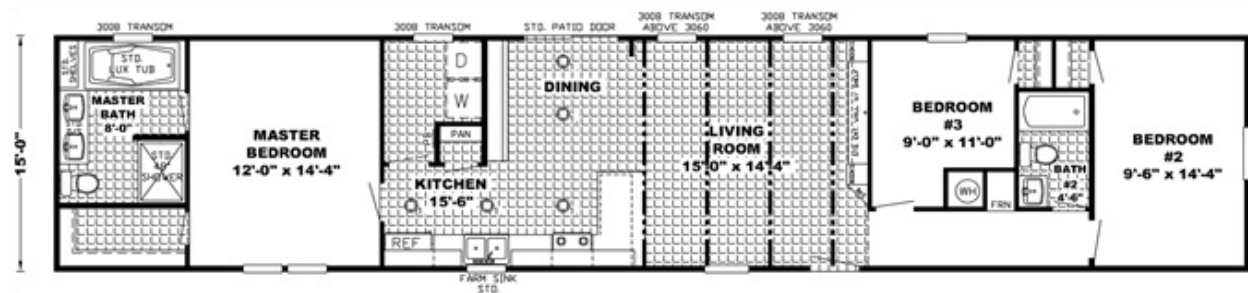

The Celebration

The Celebration Floor plan number: RUS070470AL

3 beds • 2 baths • 1216 sq.ft. • 16' width • 76' depth

Our home building facilities invest in continuous product and process improvements. Plans, dimensions, features, materials, specifications and availability are subject to change without notice or obligation. Renderings and floor plans are representative likenesses of our homes and may differ from the actual homes. We invite you to tour a Home Center near you and inspect the highest value in quality housing available or call (270) 443-6777 to speak with a Home Consultant. Copyright 2017, CMH. All rights reserved.