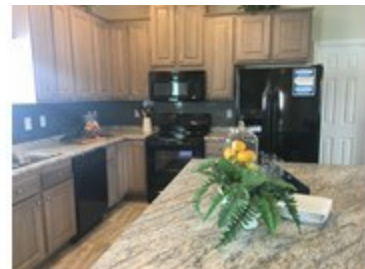

The Cardinal

The Cardinal

Model number: 27ELN28604AH16

3 beds • 2 baths • 1680 sq.ft. • 28' width • 60' depth

Our home building facilities invest in continuous product and process improvements. Plans, dimensions, features, materials, specifications and availability are subject to change without notice or obligation. Renderings and floor plans are representative likenesses of our homes and may differ from the actual homes. We invite you to tour a Home Center near you and inspect the highest value in quality housing available or call (270) 443-6777 to speak with a Home Consultant. Copyright 2017, CMH. All rights reserved.