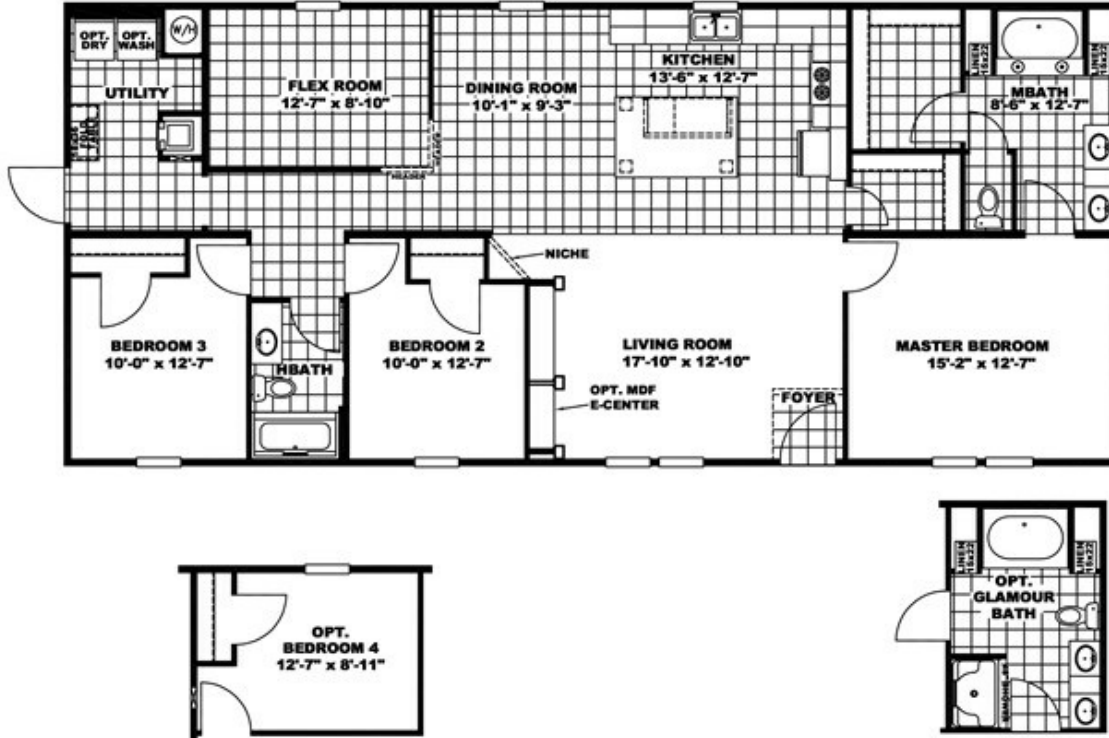

The Cardinal

The Cardinal

Model number: 27ELN28604AH16

3 beds • 2 baths • 1680 sq.ft. • 28' width • 60' depth

Our home building facilities invest in continuous product and process improvements. Plans, dimensions, features, materials, specifications and availability are subject to change without notice or obligation. Renderings and floor plans are representative likenesses of our homes and may differ from the actual homes. We invite you to tour a Home Center near you and inspect the highest value in quality housing available or call (270) 443-6777 to speak with a Home Consultant. Copyright 2017, CMH. All rights reserved.