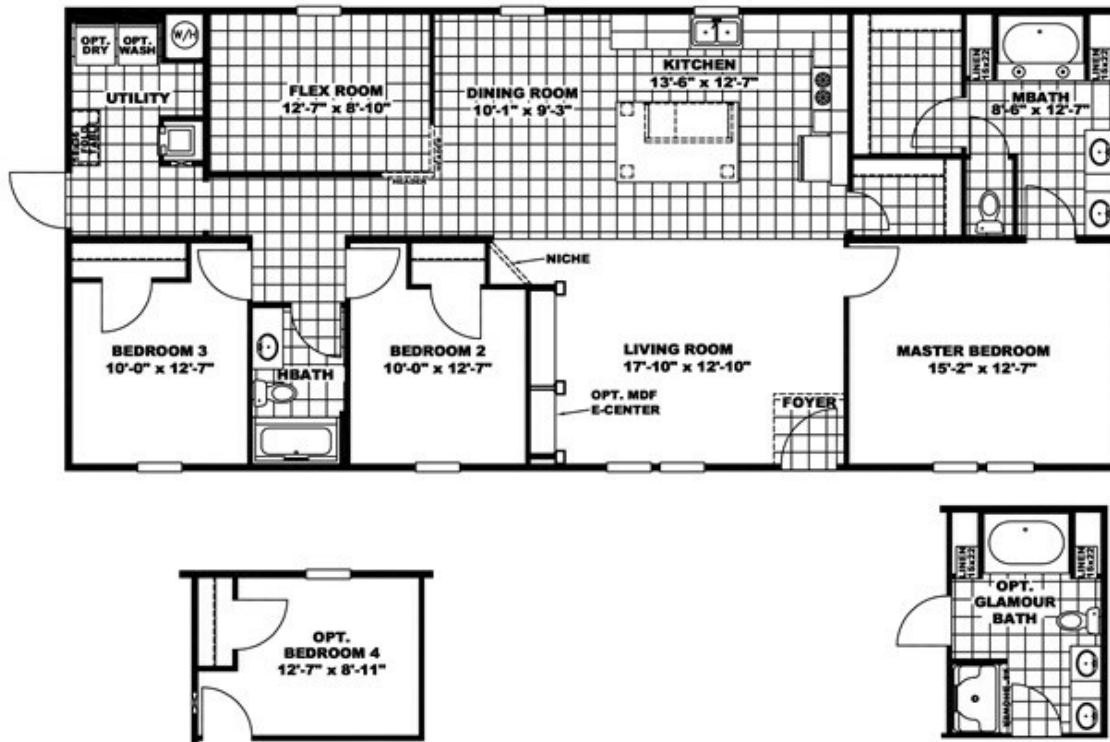

The Cardinal

The Cardinal Floor plan number: NO2024263TNAB

3 beds • 2 baths • 1680 sq.ft. • 28' width • 60' depth

Our home building facilities invest in continuous product and process improvements. Plans, dimensions, features, materials, specifications and availability are subject to change without notice or obligation. Renderings and floor plans are representative likenesses of our homes and may differ from the actual homes. We invite you to tour a Home Center near you and inspect the highest value in quality housing available or call (270) 443-6777 to speak with a Home Consultant. Copyright 2017, CMH. All rights reserved.