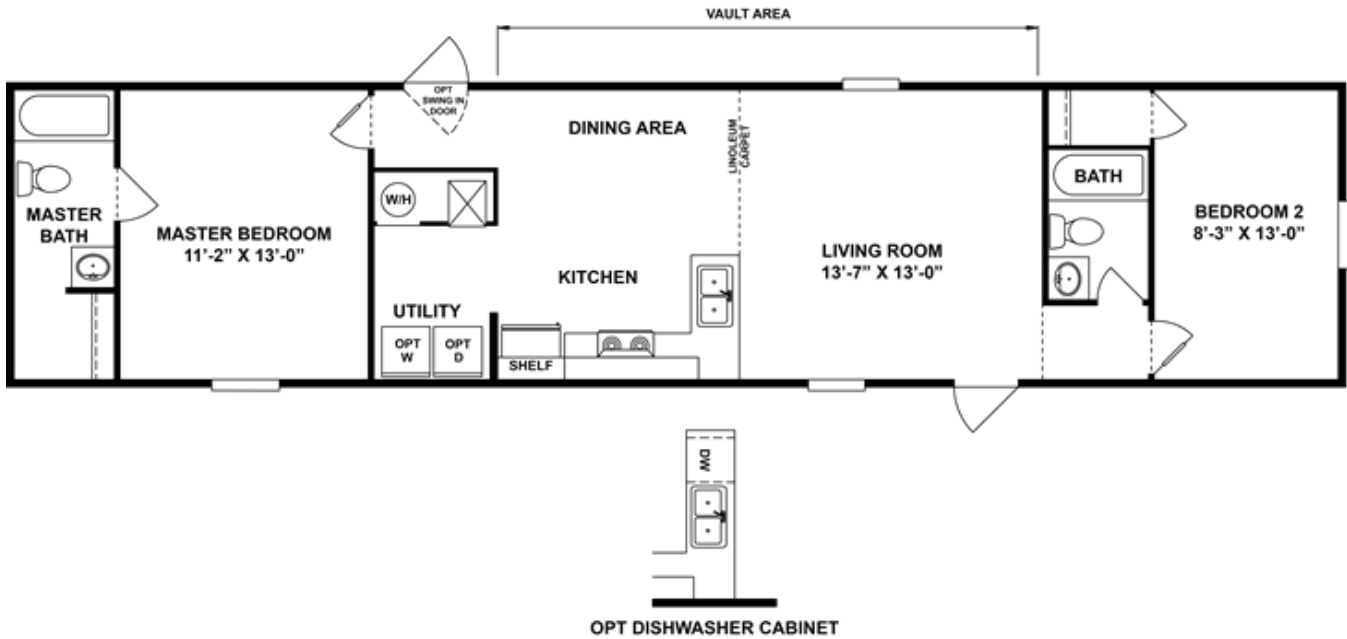

**DELIGHT** Model number: 36TRU14602AH

2 beds • 2 baths • 840 sq.ft. • 14' width • 60' depth

Our home building facilities invest in continuous product and process improvements. Plans, dimensions, features, materials, specifications and availability are subject to change without notice or obligation. Renderings and floor plans are representative likenesses of our homes and may differ from the actual homes. We invite you to tour a Home Center near you and inspect the highest value in quality housing available or call (270) 443-6777 to speak with a Home Consultant. Copyright 2017, CMH. All rights reserved.