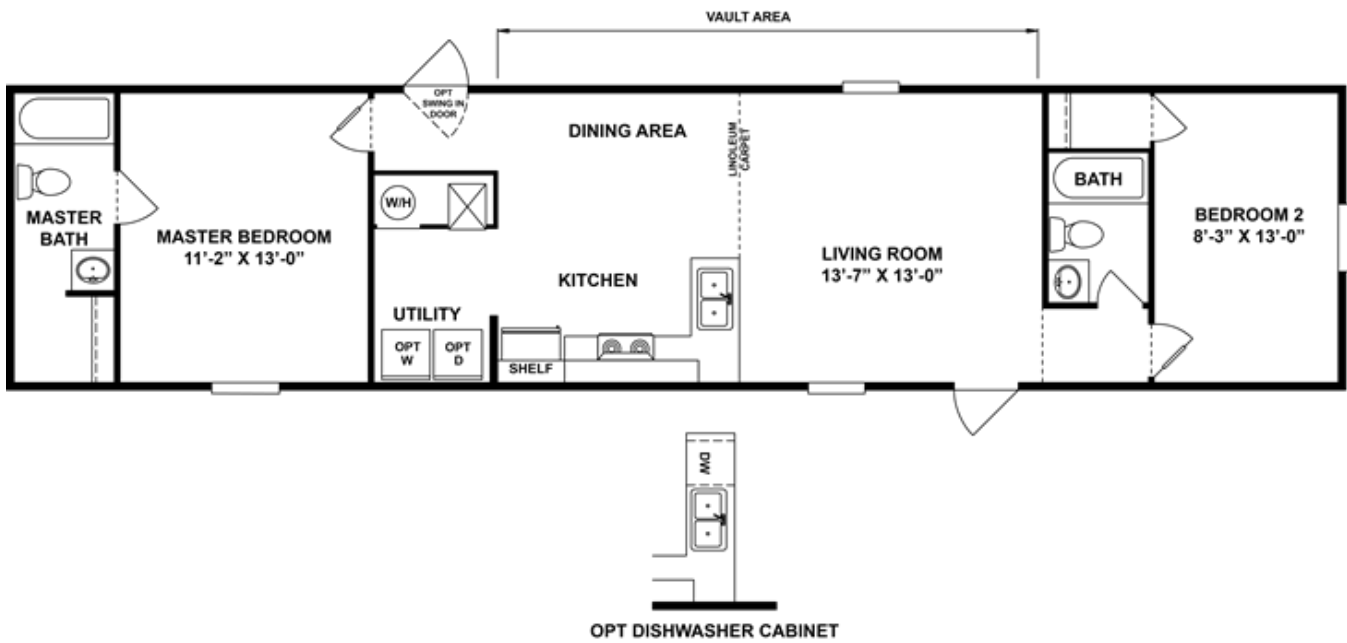

DELIGHT

DELIGHT Floor plan number: CWP037398TN

2 beds • 2 baths • 840 sq.ft. • 14' width • 60' depth

Our home building facilities invest in continuous product and process improvements. Plans, dimensions, features, materials, specifications and availability are subject to change without notice or obligation. Renderings and floor plans are representative likenesses of our homes and may differ from the actual homes. We invite you to tour a Home Center near you and inspect the highest value in quality housing available or call (270) 443-6777 to speak with a Home Consultant. Copyright 2017, CMH. All rights reserved.