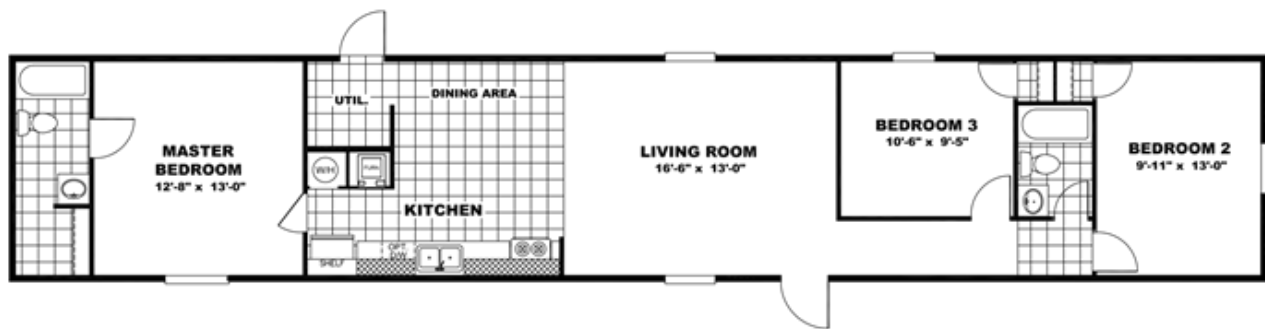

## The Franchise Model number: 36TRU14763AH

**3 beds • 2 baths • 1064 sq.ft. • 14' width • 76' depth**

Our home building facilities invest in continuous product and process improvements. Plans, dimensions, features, materials, specifications and availability are subject to change without notice or obligation. Renderings and floor plans are representative likenesses of our homes and may differ from the actual homes. We invite you to tour a Home Center near you and inspect the highest value in quality housing available or call (270) 443-6777 to speak with a Home Consultant. Copyright 2017, CMH. All rights reserved.