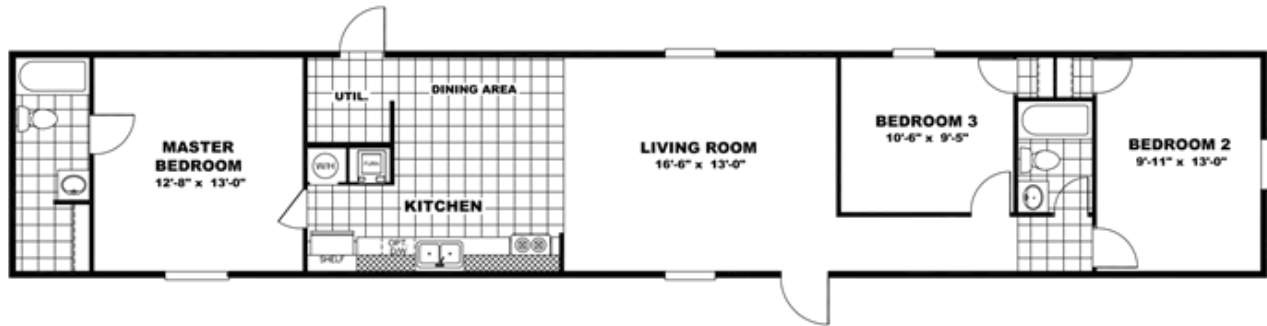

## The Franchise

**The Franchise** Floor plan number: CWP033299TN

**3 beds • 2 baths • 1064 sq.ft. • 14' width • 76' depth**

Our home building facilities invest in continuous product and process improvements. Plans, dimensions, features, materials, specifications and availability are subject to change without notice or obligation. Renderings and floor plans are representative likenesses of our homes and may differ from the actual homes. We invite you to tour a Home Center near you and inspect the highest value in quality housing available or call (270) 443-6777 to speak with a Home Consultant. Copyright 2017, CMH. All rights reserved.