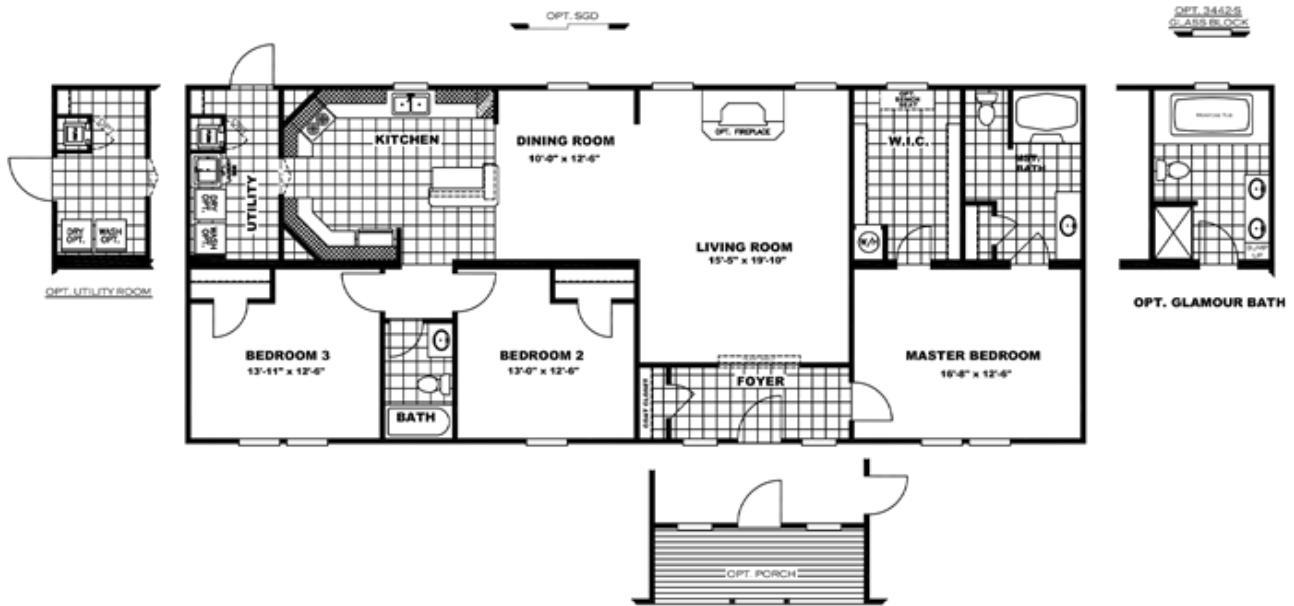

The Wildcat

The Wildcat

Model number: 25AMQ28663AH17

3 beds • 2 baths • 1848 sq.ft. • 28' width • 66' depth

Our home building facilities invest in continuous product and process improvements. Plans, dimensions, features, materials, specifications and availability are subject to change without notice or obligation. Renderings and floor plans are representative likenesses of our homes and may differ from the actual homes. We invite you to tour a Home Center near you and inspect the highest value in quality housing available or call (270) 443-6777 to speak with a Home Consultant. Copyright 2017, CMH. All rights reserved.