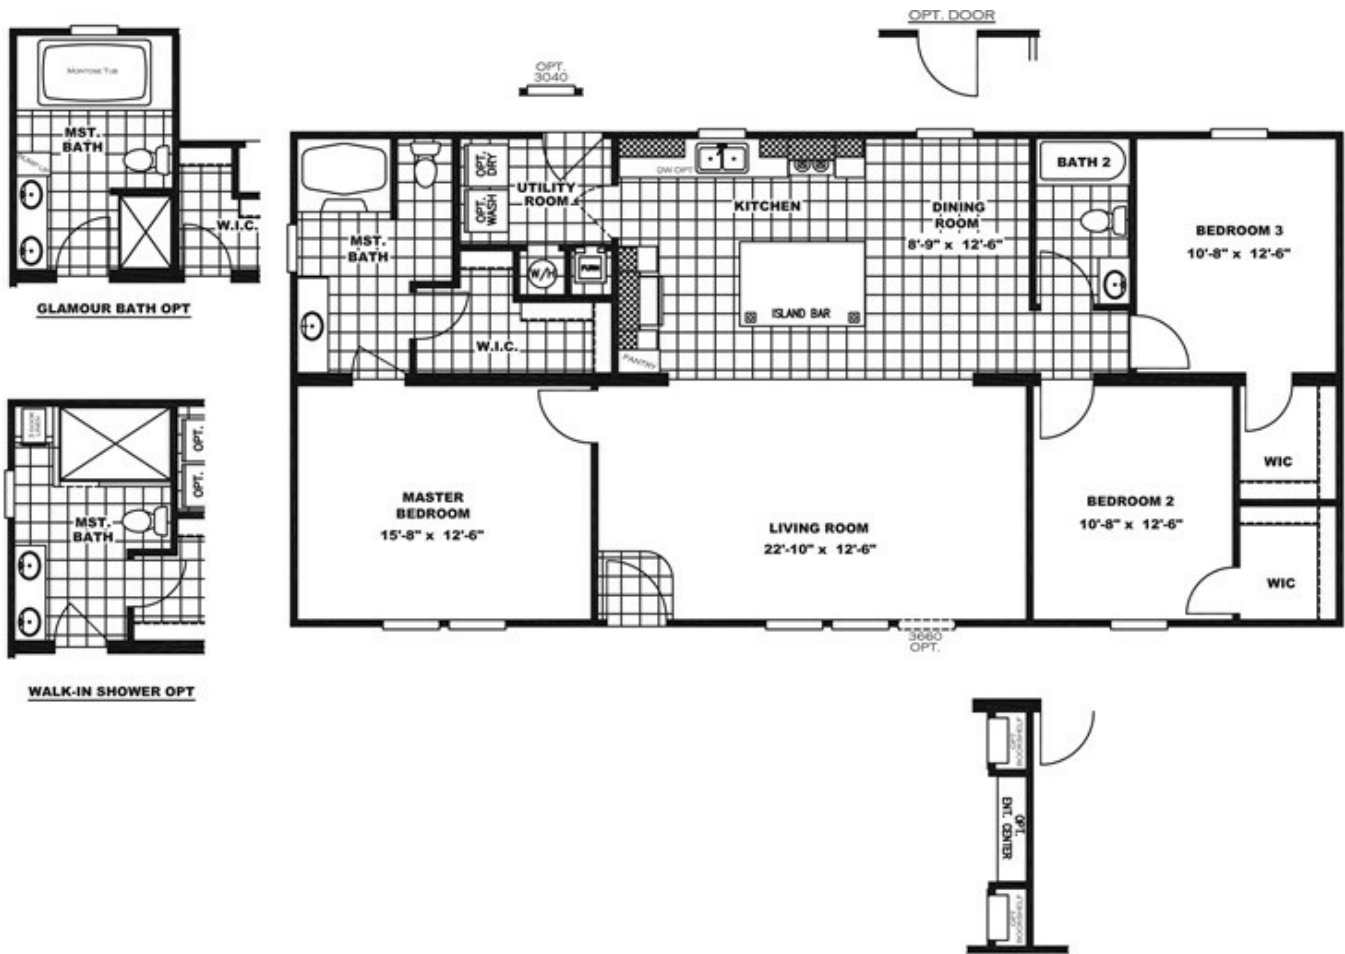

# The Racer

**The Racer** Floor plan number: CLR030575TNAB

**3 beds • 2 baths • 1568 sq.ft. • 28' width • 56' depth**

Our home building facilities invest in continuous product and process improvements. Plans, dimensions, features, materials, specifications and availability are subject to change without notice or obligation. Renderings and floor plans are representative likenesses of our homes and may differ from the actual homes. We invite you to tour a Home Center near you and inspect the highest value in quality housing available or call (270) 443-6777 to speak with a Home Consultant. Copyright 2017, CMH. All rights reserved.