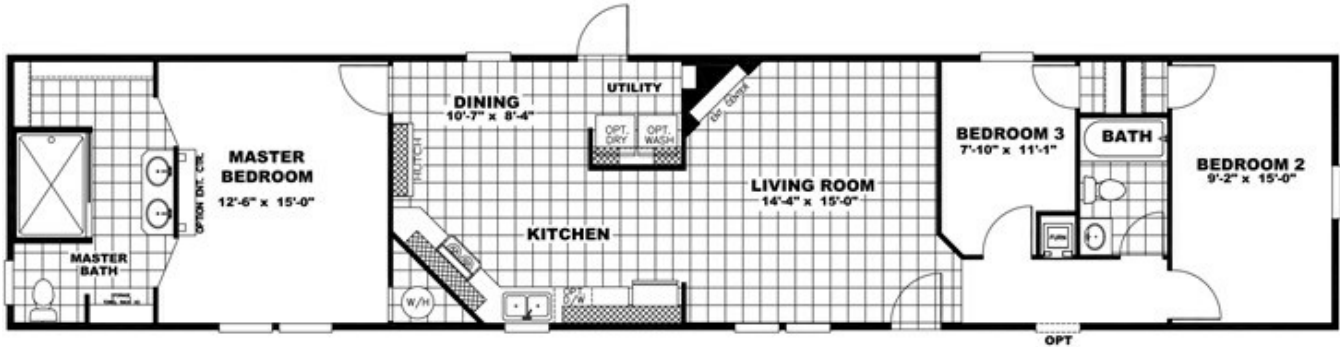

# ALL ABOUT THE SHOWER

# ALL ABOUT THE SHOWER

Model number: 22PRO16763AH

3 beds • 2 baths • 1216 sq.ft. • 16' width • 76' depth

OPTION 2 BEDROOM

Our home building facilities invest in continuous product and process improvements. Plans, dimensions, features, materials, specifications and availability are subject to change without notice or obligation. Renderings and floor plans are representative likenesses of our homes and may differ from the actual homes. We invite you to tour a Home Center near you and inspect the highest value in quality housing available or call (270) 443-6777 to speak with a Home Consultant. Copyright 2017, CMH. All rights reserved.