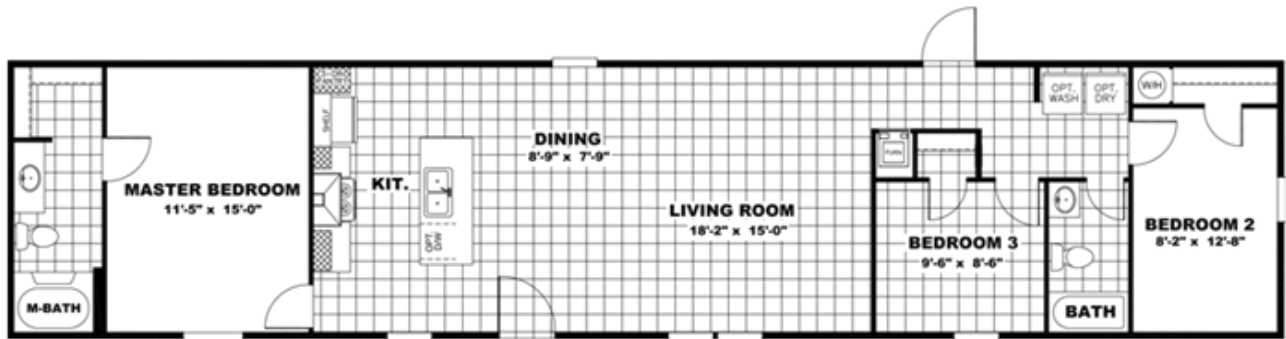

The Breeze

**The Breeze** Model number: 22SSP16723AH

**3 beds • 2 baths • 1152 sq.ft. • 16' width • 72' depth**

Our home building facilities invest in continuous product and process improvements. Plans, dimensions, features, materials, specifications and availability are subject to change without notice or obligation. Renderings and floor plans are representative likenesses of our homes and may differ from the actual homes. We invite you to tour a Home Center near you and inspect the highest value in quality housing available or call (270) 443-6777 to speak with a Home Consultant. Copyright 2017, CMH. All rights reserved.