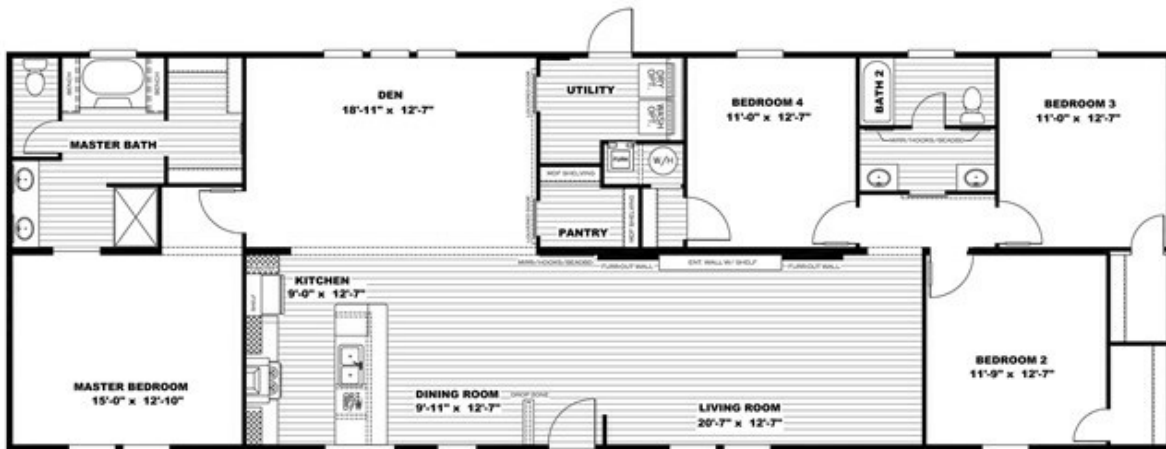

The Breeze II

Model number: 34SSP28764AH

4 beds • 2 baths • 2128 sq.ft. • 28' width • 76' depth

Our home building facilities invest in continuous product and process improvements. Plans, dimensions, features, materials, specifications and availability are subject to change without notice or obligation. Renderings and floor plans are representative likenesses of our homes and may differ from the actual homes. We invite you to tour a Home Center near you and inspect the highest value in quality housing available or call (270) 443-6777 to speak with a Home Consultant. Copyright 2017, CMH. All rights reserved.